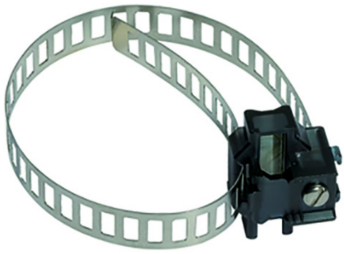

K-SENSORHALTER

Sensor support (with T-slot adapter)

Produkts

Apzīmējums

Modelis

K- 07 15 21 24 Universal sensor support Ø 8 to Ø 50