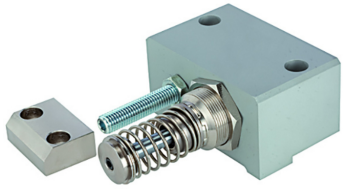

# K-EINST ENDLAG STOSSDAEMPFER

Adjustable limit switch and shock absorber

Modelis  
Anodised aluminium

## Produkts

Apzīmējums	Ø virzulim	Modelis
K- 07 15 22 29	16 mm	1 kit for mounting
K- 07 15 22 30	25 mm	1 kit for mounting
K- 07 15 22 31	32 mm	1 kit for mounting
K- 07 15 22 32	40 mm	1 kit for mounting
K- 07 15 22 33	63 mm	1 kit for mounting