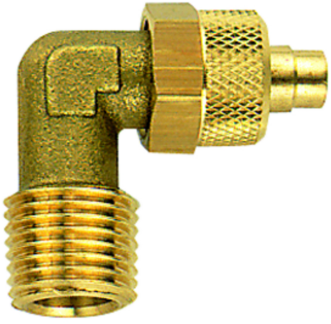

# K-W90 AG-K ISO 7-1

Male elbows, conical male thread acc. to ISO 7-1

## Apraksts

For the installation of plastic tubing.

## Produkts

Apzīmējums	Vitnes	L1 mm	L2 mm	SW	šļūtenei
K- 07 40 30 64	R 1/8	22.0	17.0	8 mm	6 mm / 4 mm
K- 07 40 30 65	R 1/4	22.0	22.0	8 mm	6 mm / 4 mm
K- 07 40 30 66	R 1/4	26.0	21.0	12 mm	10 mm / 8 mm